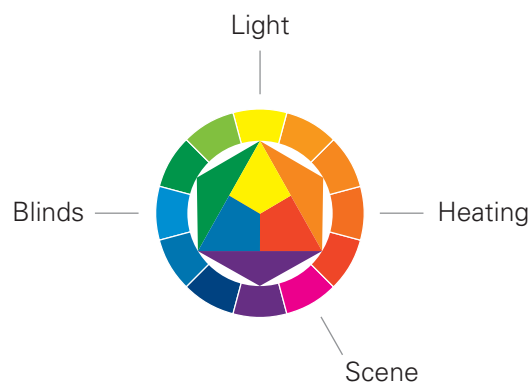

## The colours of intuition.

Simplicity and ease of use always have top priority in operation. For the user interface of its intelligent home control, Busch-Jaeger has developed a completely new and unique colour concept. Every comfort area has been assigned a special colour following a simple logic: