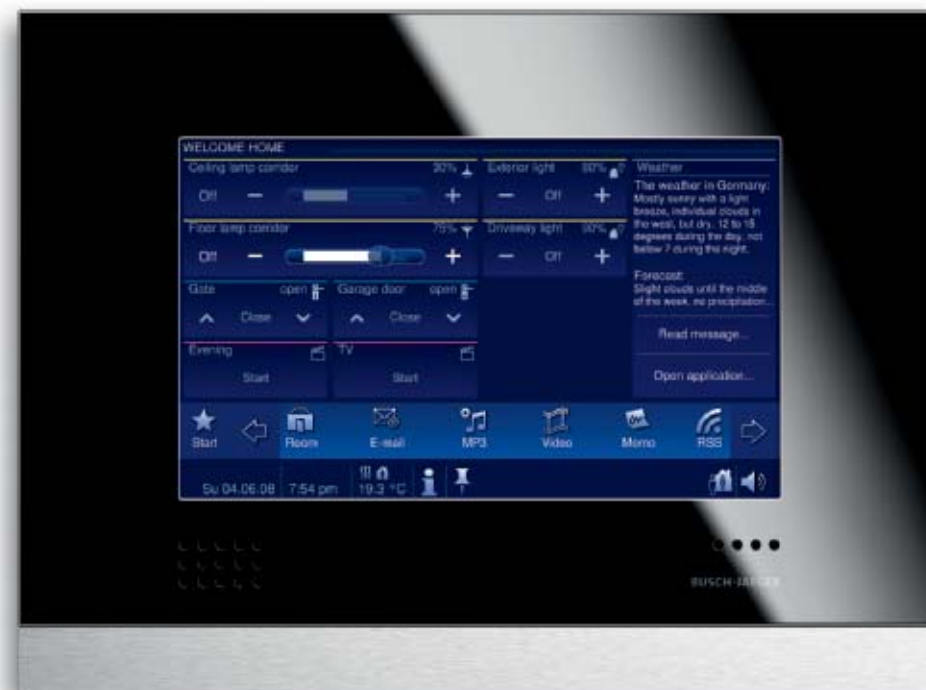

Busch-ComfortTouch

The new form of individuality.

Busch-ComfortTouch manages to offer a comprehensive entertainment programme taking up only little space. In addition, the central switching device is a very personal communication centre that can read and write e-mails and memos and that is savvy in the area of infotainment – from stock prices to weather forecasts. In parallel, the current energy consumption is visualised via monitoring, and even the missed concert can be directly viewed and enjoyed as a recording. And this is only the beginning.

Orientation in colour.

Busch-ComfortTouch also integrates the unique colour system, assigning each comfort zone its own colour.

Pure design for highest requirements

Comfort in a new dimension

Efficient home control down to the smallest detail

Free spaces for individual requirements

Everything directly under control