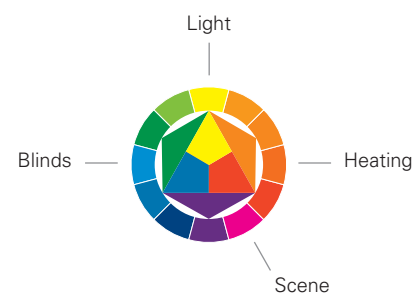

Busch-ComfortTouch

The new form of individuality.

Busch-ComfortTouch manages to offer a comprehensive entertainment programme taking up only little space. In addition, the central switching device is a very personal communication centre that can read and write e-mails and memos and that is savvy in the area of infotainment – from stock prices to weather forecasts. In parallel, the current energy consumption is visualised via monitoring, and even the missed concert can be directly viewed and enjoyed as a recording. And this is only the beginning.

Orientation in colour.

Busch-ComfortTouch also integrates the unique colour system, assigning each comfort zone its own colour.

Pure design for highest requirements

Comfort in a new dimension

Efficient home control down to the smallest detail

Free spaces for individual requirements

Everything directly under control