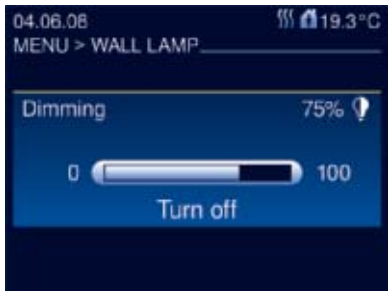

Blinds

Light

Heating

Scene

Individual lamps can be controlled and dimmed directly via menu prompting. Blinds can also be set to respond to the time control or individual requirements. A comfortable climate can be created using temperature control for individual rooms. And – in line with your personal habits – complete environments can be staged to form your individual ambience.